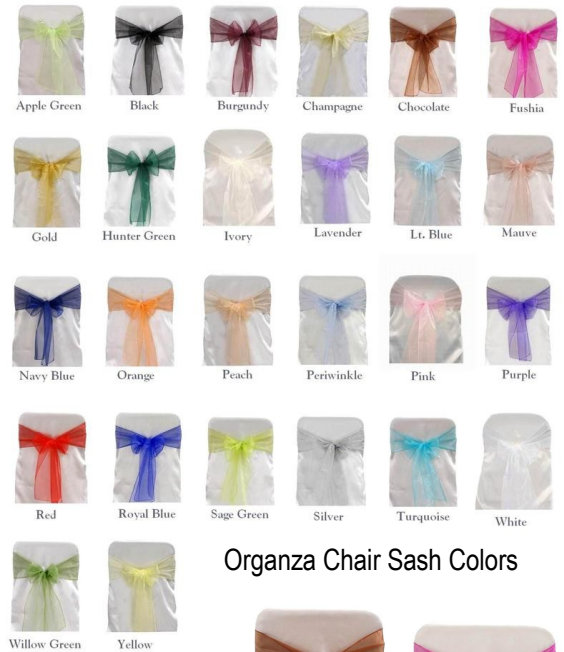

Universal Crinkle Taffeta Chair Covers
Black, White, Ivory, Gold, Chocolate.
Approx Measurements: 54" tall x 41" wide
Care: Warm water wash. Low temp dry.

To Purchase: \$7.50 each →
To Rent: \$5.50 each

White Satin
Stripe
Banquet Chair
Cover

Purchase
\$6.95
Rent \$5.00

↑ Standard Satin Banquet Chair
Covers

Black, white, ivory, chocolate.
Approx size: Top to Bottom: 40"
Chair Back: 17" wide x 22" tall
Chair Seat: 18" wide x 19" length
Chair Leg: 18" tall from ground

Care: Warm wash, bleach safe. Low temp dry.

Also available in polyester

Purchase: \$5.25
Rent: \$3.30

Taffeta Crinkle,
Polyester Chair
& Satin Colors

Organza Chair Sash Colors

Satin Chair Sash
Examples
Purchase: \$2.25
Rent: \$1.25